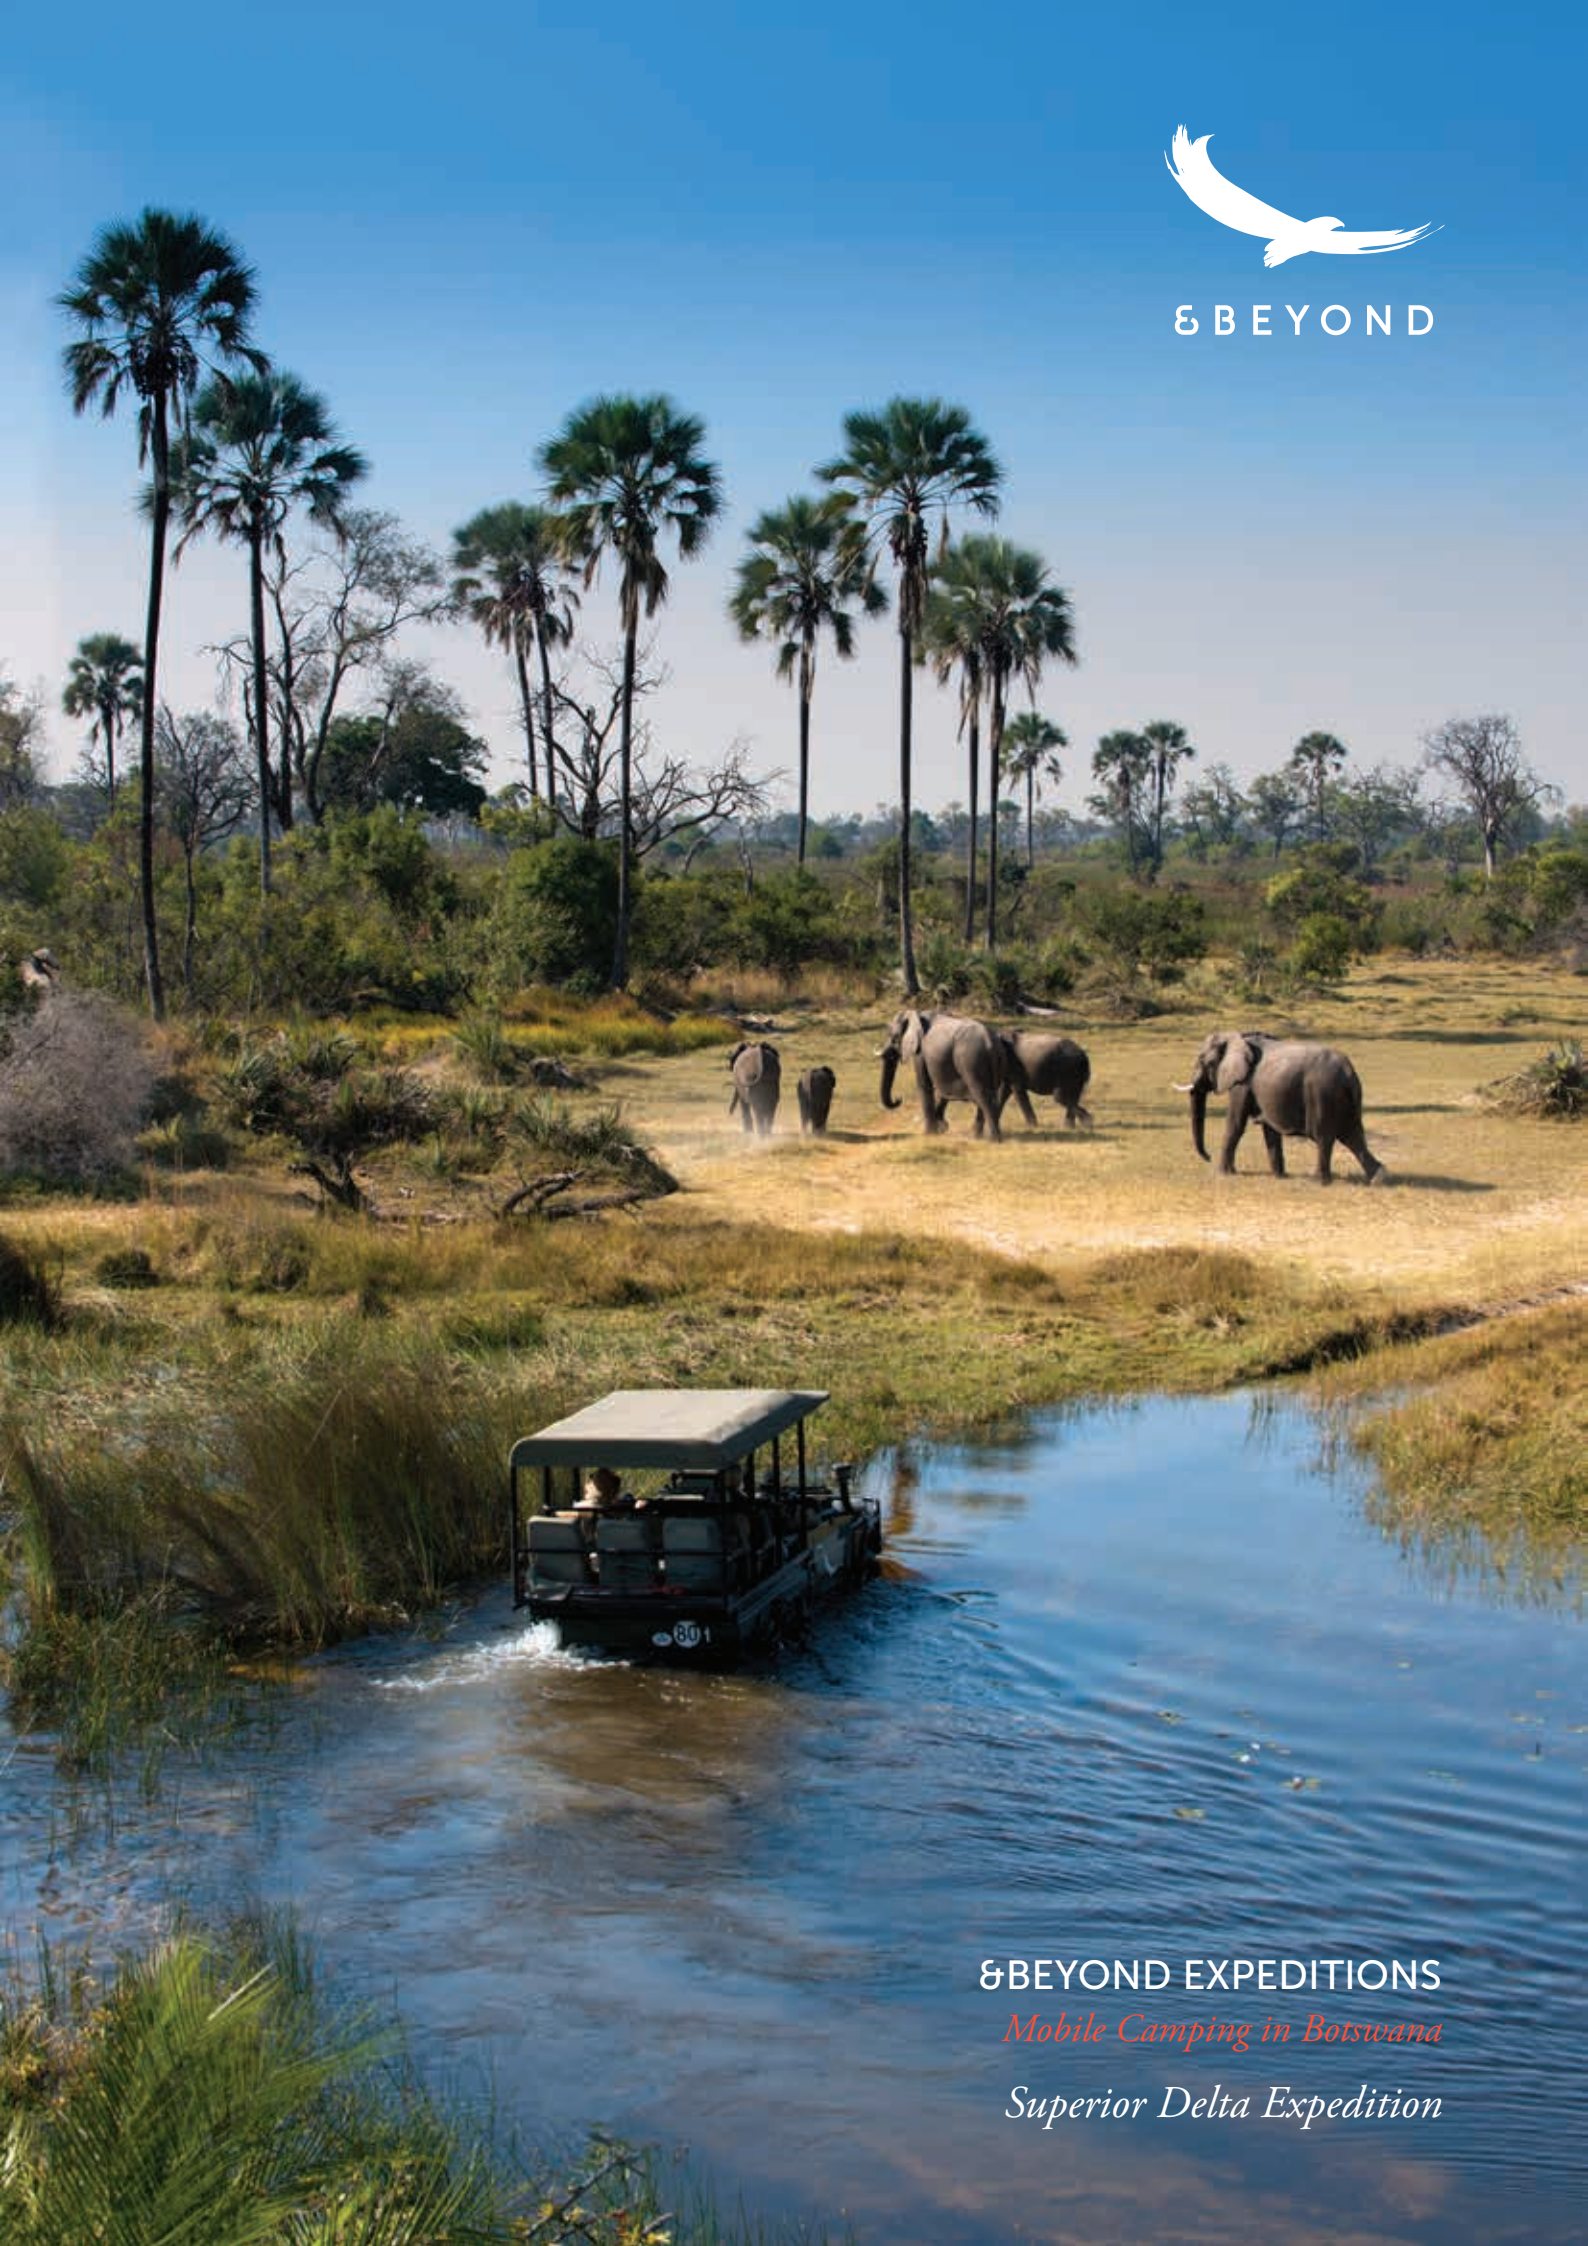

&BEYOND

&BEYOND EXPEDITIONS

Mobile Camping in Botswana

Superior Delta Expedition

The quintessential African safari experience

SUPERIOR DELTA EXPEDITION

6 nights / 7 days

Okavango Delta

The Superior Delta Expedition is ideal for those wishing to experience the thrill of mobile camping combined with a few nights stay in a luxury safari lodge. Focused entirely on the glorious Okavango Delta, this six night adventure offers the very best this region has to offer on a concise tailored tour that is perfect for those who have shorter leave periods or guests who would like to sample mobile camping. From private concessions to ending at an award-winning &Beyond lodge where you can enjoy luxurious creature comforts such as soothing massages and a sparkling swimming pool – this expedition will leave memories to last a lifetime. This game-rich region will offer excellent land and water-based activities such as game drives, mokoro excursions and fishing.

MOBILE CAMP LAYOUT

Please note that this layout may change depending on the campsite's location and is for reference purposes only.

What to expect

DAY 1 - 2

Moremi Game Reserve, Okavango Delta

Your adventure begins in Maun, where you will meet your guide and embark on a flight to the glorious Okavango Delta. Experience a wonderful two night's stay, on the banks of a seasonal waterway, overlooking the celebrated Moremi Game Reserve. Here, you will be truly spoilt for choice at the assortment of excellent wildlife sightings in the area. From your pristine surrounds in the Okavango Delta you will enjoy the same renowned wildlife sightings commonly associated with the Moremi Game Reserve such as lion, leopard, African wild dog, kudu, elephant, semi-aquatic lechwe, hippo and giraffe.